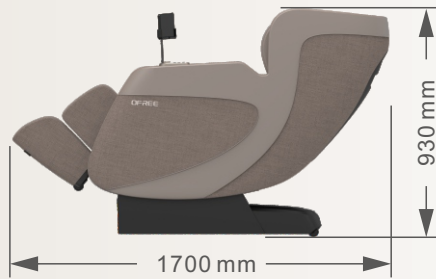

环抱式设计, 坐躺睡随想

✓ NASA同源悬浮科技
NASA-Derived Zero Gravity Technology

✓ 脊椎黄金支撑角
Golden Spinal Support Angle

✓ 气压+机械手双动力系统
Dual Air Pressure + Mechanical Hand System

9区域 承托设计

9-zone support design

项目名称：规格描述

产品名称：豪华按摩椅

执行标准：GB 4706.1-2005GB 4706.10-2008

Item : Specification Description

Product Name : Luxury Massage Chair

Model : Q29

Rated Voltage : 220V~

Frequency : 50Hz

Power Rating : 100W

Dimensions (Main Unit) : 1200mm(L)x750mm(W)x1150mm(H)

Weight : Net: 67kg Gross: 80kg

Origin : Ningde, China

Safety Class : Class I

Compliance Standards : GB 4706.1-2005.GB 4706.10-2008

黑色

灰白色

THANKS

美好 生活 从 现 在 开 始
Your journey to wellness starts here