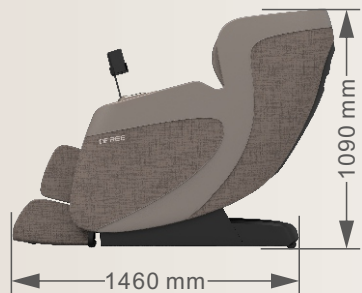

环抱式设计, 坐躺睡随想

✓ NASA同源悬浮科技
NASA-Derived Zero Gravity Technology

✓ 脊椎黄金支撑角
Golden Spinal Support Angle

✓ 气压+机械手双动力系统
Dual Air Pressure + Mechanical Hand System

9区域 承托设计

9-zone support design

项目名称：规格描述

产品名称：豪华按摩椅

执行标准：GB 4706.1-2005GB 4706.10-2008

Item : Specification Description

Product Name : Luxury Massage Chair

Model : Q29

Rated Voltage : 220V~

Frequency : 50Hz

Power Rating : 100W

Dimensions (Main Unit) : 1200mm(L)x750mm(W)x1150mm(H)

Weight : Net: 67kg Gross: 80kg

Origin : Ningde, China

Safety Class : Class I

Compliance Standards : GB 4706.1-2005.GB 4706.10-2008

黑色

灰白色

THANKS

美好 生活 从 现 在 开 始
Your journey to wellness starts here