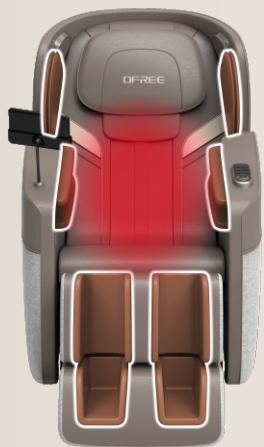

揉敲
Knead&Knock

揉搓
Rub

十六种自动程序随心调节： Sixteen programs for flexible adjustment

总裁养生、女王纤体、天伦养生、安享睡眠
President Release Queen Slim Family Health Sleep Well

特色：
feature 舒展筋骨、深度缓压、清晨活力
Extension Release Vigor

痛点：
Focus 肩周改善、脊背呵护、久坐释压
Shoulder Back Waist

场景：
Scene 运动恢复、工作释压、按摩放松
Sport Work Relax

经典：
Classic 泰式按摩、中华养生、古法按摩
Thai Chinese Ancient

7寸手控屏
7-inch hand-held screen

快捷按键
shortcut key

24↑ 气囊按摩

24 airbag massage

- +背部加热
- +零重力
- +Zero Gravity
- +Back carbon fiber heating

环抱式设计, 坐躺睡随想

✓ NASA同源悬浮科技
NASA-Derived Zero Gravity Technology

✓ 脊椎黄金支撑角
Golden Spinal Support Angle

✓ 气压+机械手双动力系统
Dual Air Pressure + Mechanical Hand System

9区域 承托设计

9-zone support design

项目名称：规格描述

产品名称：豪华按摩椅