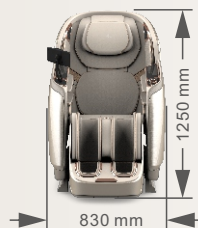

Weight (Footrest) : Net: 22kg Gross: 24kg

Origin : Ningde, China

Safety Class : Class I

Compliance Standards : GB 4706.1-2005.GB 4706.10-2008

三色可选

THANKS

美好生活从现在开始
Your journey to wellness starts here