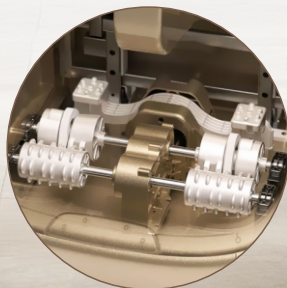

3D机芯与双机芯可选
3D Mechanisms and dual Mechanisms are available

SL超长导轨
SL super long track

脚部电动拉伸
Footrest is designed with electronic stretch

脚部三段式滚轮+拍打功能
3 sets rolling massage in feet+flapping function

触摸快捷按键
Touch shortcut buttons